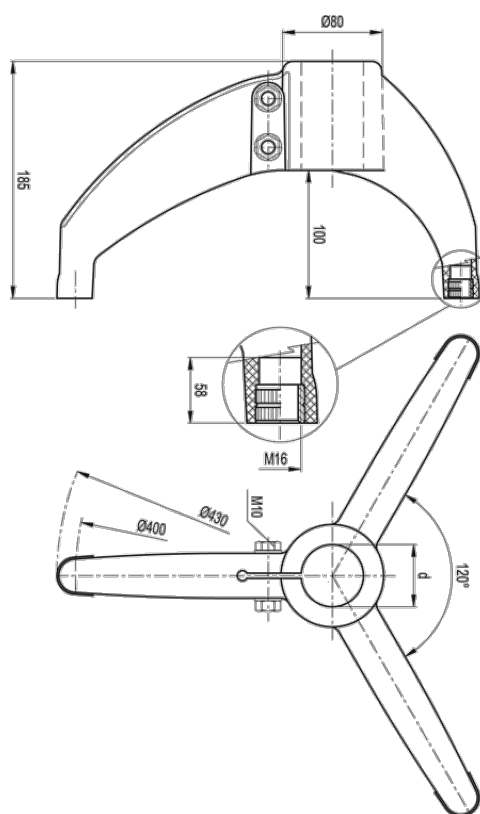

# Data Sheet

Article number: 2310419593  
Description: E+G Support base  
BAS3-42-SST

## Measures

d (inch) = 1 1/4 Gas

d mm = 42.4

Weight (g) = 800